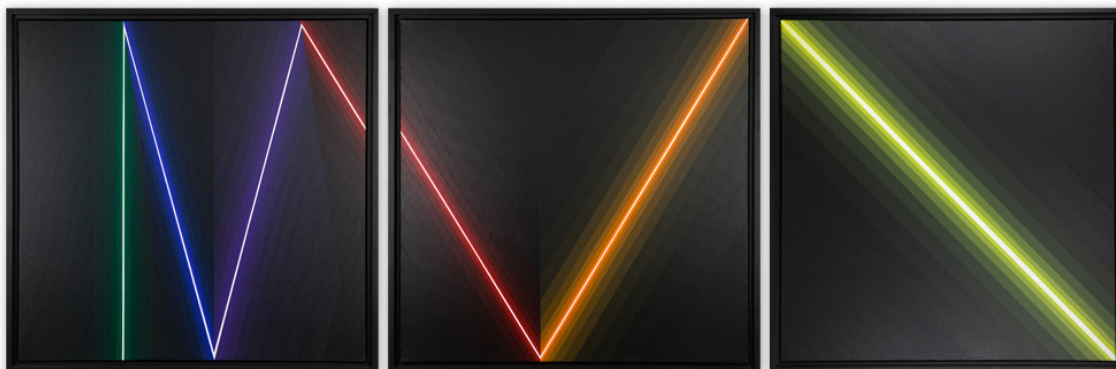

Couleur lumière triptyque, 1986

2300 North Miami Avenue, 33127 FI, Miami.
+1 786 828 9045 | lelia.mordoch.gallery@gmail.com

50 rue Mazarine, 75006, Paris.
+33(0)1 53 10 88 52 | lelia.mordoch.galerie@wanadoo.fr